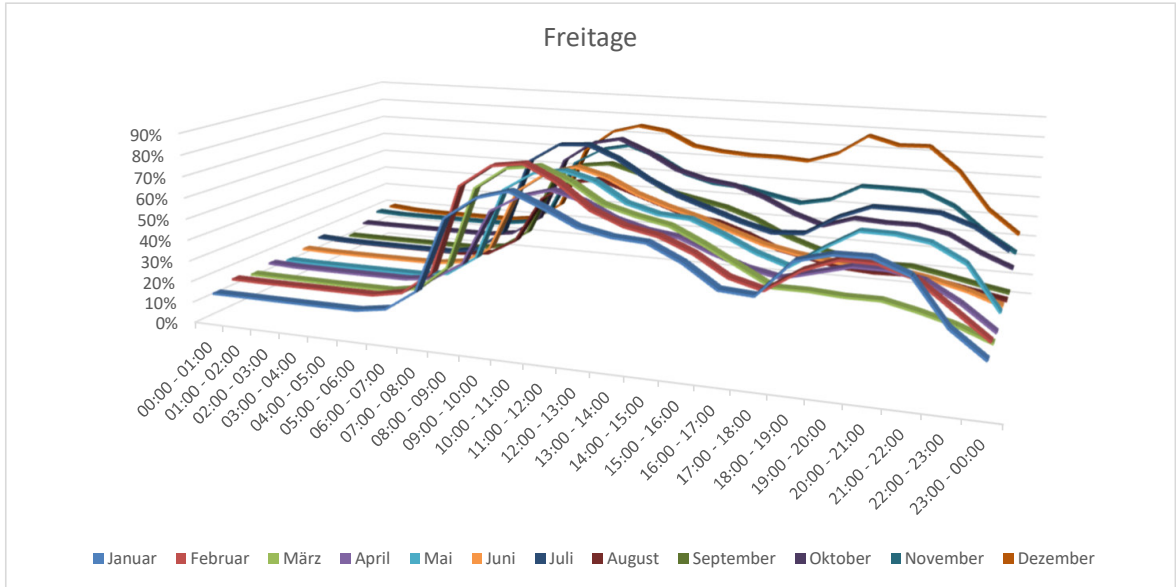

Auslastungszahlen aus dem Jahr 2019