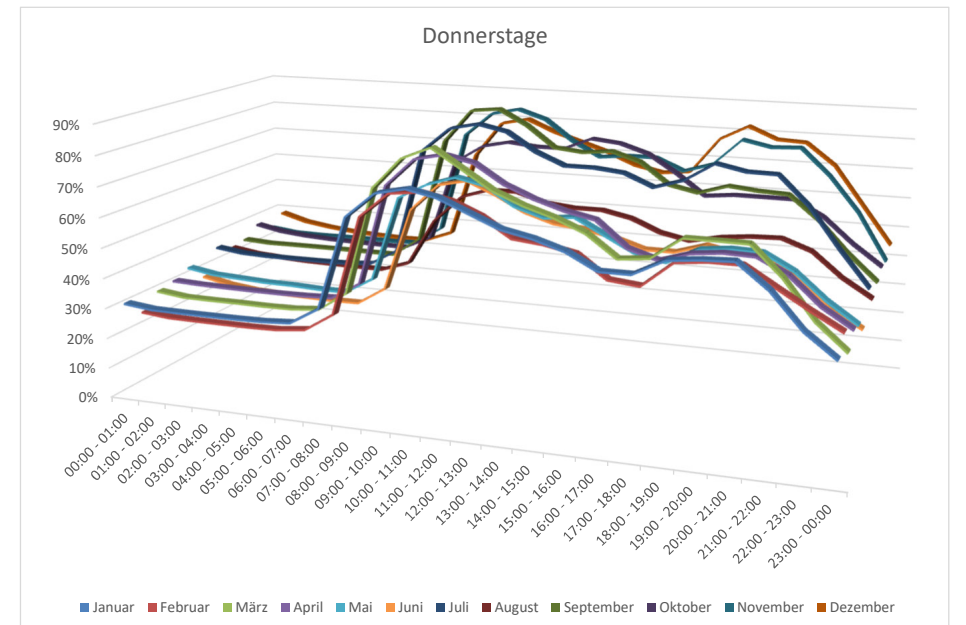

Donnerstag	Januar	Februar	März	April	Mai	Juni	Juli	August	September	Oktober	November	Dezember
00:00 - 01:00	31%	26%	30%	31%	34%	28%	36%	34%	35%	38%	35%	38%
01:00 - 02:00	30%	25%	29%	31%	32%	26%	35%	32%	34%	36%	34%	36%
02:00 - 03:00	30%	25%	29%	31%	31%	25%	35%	32%	34%	35%	33%	34%
03:00 - 04:00	30%	25%	29%	31%	31%	24%	34%	31%	34%	35%	34%	33%
04:00 - 05:00	30%	24%	29%	31%	31%	24%	35%	31%	34%	35%	34%	33%
05:00 - 06:00	30%	25%	29%	31%	30%	24%	35%	31%	34%	34%	33%	32%
06:00 - 07:00	31%	26%	30%	31%	30%	24%	35%	31%	34%	34%	34%	33%
07:00 - 08:00	36%	32%	36%	37%	36%	30%	41%	34%	41%	39%	40%	36%
08:00 - 09:00	66%	64%	71%	70%	64%	58%	76%	50%	76%	67%	75%	66%
09:00 - 10:00	74%	72%	81%	79%	69%	67%	84%	59%	87%	73%	83%	78%
10:00 - 11:00	76%	73%	85%	81%	72%	69%	86%	62%	88%	75%	85%	80%
11:00 - 12:00	74%	71%	79%	79%	70%	65%	84%	62%	83%	74%	82%	76%
12:00 - 13:00	70%	67%	73%	73%	64%	60%	78%	59%	76%	74%	75%	73%
13:00 - 14:00	66%	61%	69%	69%	61%	57%	74%	58%	75%	78%	70%	70%
14:00 - 15:00	64%	60%	66%	66%	62%	56%	74%	58%	76%	77%	71%	66%
15:00 - 16:00	61%	58%	62%	64%	57%	54%	73%	56%	73%	74%	71%	64%
16:00 - 17:00	56%	51%	55%	56%	52%	51%	69%	52%	66%	68%	67%	65%
17:00 - 18:00	56%	50%	56%	53%	50%	51%	72%	50%	64%	61%	70%	77%
18:00 - 19:00	61%	58%	63%	56%	55%	54%	78%	52%	67%	62%	79%	82%
19:00 - 20:00	62%	59%	63%	57%	56%	52%	76%	53%	66%	62%	77%	78%
20:00 - 21:00	62%	59%	63%	57%	56%	52%	76%	53%	66%	62%	77%	78%
21:00 - 22:00	55%	53%	54%	52%	51%	46%	67%	50%	58%	57%	69%	70%
22:00 - 23:00	44%	47%	41%	43%	42%	37%	54%	42%	48%	49%	57%	57%
23:00 - 00:00	37%	42%	33%	37%	36%	32%	42%	36%	39%	42%	41%	45%