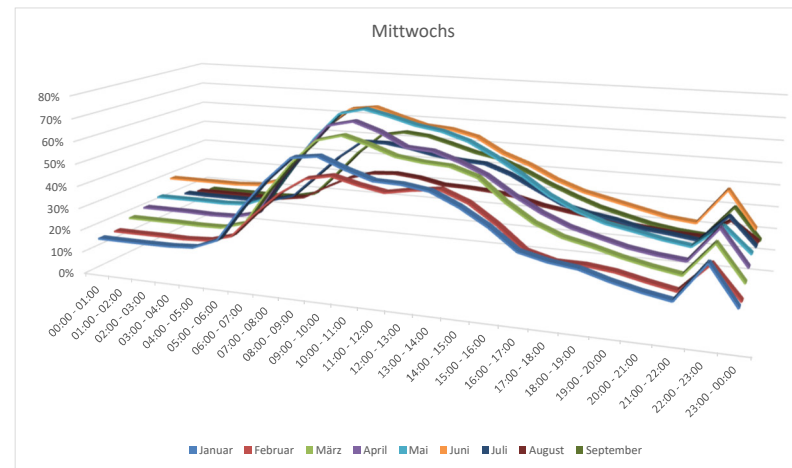

Donnerstag	Januar	Februar	März	April	Mai	Juni	Juli	August	September
00:00 - 01:00	16%	15%	18%	21%	23%	30%	19%	18%	16%
01:00 - 02:00	16%	15%	18%	21%	23%	30%	19%	18%	16%
02:00 - 03:00	16%	15%	18%	21%	23%	30%	19%	18%	15%
03:00 - 04:00	16%	16%	19%	21%	23%	31%	19%	19%	16%
04:00 - 05:00	20%	19%	21%	24%	26%	33%	23%	21%	18%
05:00 - 06:00	35%	33%	35%	39%	35%	48%	35%	27%	29%
06:00 - 07:00	47%	44%	47%	51%	43%	59%	46%	34%	41%
07:00 - 08:00	57%	51%	56%	61%	50%	67%	53%	40%	50%
08:00 - 09:00	61%	52%	60%	64%	52%	68%	54%	41%	53%
09:00 - 10:00	59%	49%	57%	61%	50%	65%	51%	40%	51%
10:00 - 11:00	56%	45%	53%	57%	48%	64%	50%	39%	49%
11:00 - 12:00	57%	47%	53%	57%	49%	63%	50%	39%	49%
12:00 - 13:00	55%	45%	51%	57%	49%	63%	48%	36%	48%
13:00 - 14:00	48%	41%	47%	51%	45%	63%	41%	34%	43%
14:00 - 15:00	39%	33%	40%	43%	40%	61%	35%	31%	38%
15:00 - 16:00	33%	28%	34%	35%	34%	52%	31%	28%	33%
16:00 - 17:00	29%	25%	30%	31%	31%	45%	27%	25%	28%
17:00 - 18:00	26%	22%	28%	29%	29%	41%	25%	23%	23%
18:00 - 19:00	22%	20%	25%	25%	27%	38%	23%	22%	19%
19:00 - 20:00	18%	18%	22%	23%	25%	36%	22%	21%	17%
20:00 - 21:00	16%	16%	20%	22%	23%	33%	20%	20%	16%
21:00 - 22:00	31%	26%	29%	34%	37%	42%	30%	26%	26%
22:00 - 23:00	15%	16%	19%	21%	23%	29%	19%	20%	15%
23:00 - 00:00	15%	15%	18%	21%	23%	29%	19%	20%	15%

Auslastungszahlen aus dem Jahr 2018 (Januar bis September)
Tiefgarage Schloss von Oktober 2018 bis Februar 2020 in Sanierung.