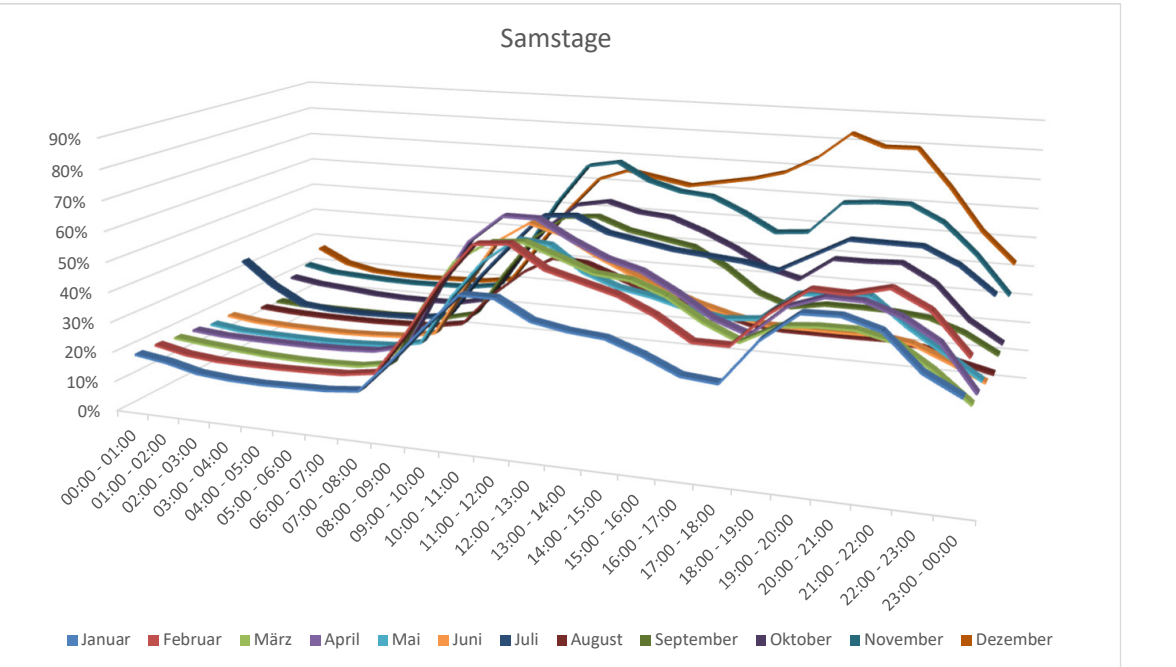

Auslastungszahlen aus dem Jahr 2019

Samstag	Januar	Februar	März	April	Mai	Juni	Juli	August	September	Oktober	November	Dezember
00:00 - 01:00	19%	19%	18%	18%	17%	17%	34%	14%	13%	20%	22%	26%
01:00 - 02:00	17%	16%	17%	17%	15%	15%	26%	13%	13%	18%	20%	21%
02:00 - 03:00	15%	15%	16%	16%	15%	15%	20%	13%	12%	17%	19%	19%
03:00 - 04:00	14%	15%	15%	16%	15%	15%	19%	13%	12%	16%	19%	18%
04:00 - 05:00	13%	15%	15%	16%	15%	15%	19%	13%	12%	16%	19%	18%
05:00 - 06:00	14%	15%	15%	16%	15%	15%	19%	13%	13%	16%	19%	19%
06:00 - 07:00	14%	16%	15%	17%	16%	16%	19%	13%	13%	16%	19%	19%
07:00 - 08:00	15%	17%	17%	20%	18%	18%	21%	15%	16%	18%	21%	21%
08:00 - 09:00	26%	32%	37%	40%	35%	36%	36%	27%	32%	34%	37%	35%
09:00 - 10:00	38%	49%	53%	57%	48%	52%	48%	36%	46%	47%	54%	49%
10:00 - 11:00	49%	62%	60%	66%	56%	59%	59%	42%	54%	56%	68%	61%
11:00 - 12:00	49%	63%	61%	66%	55%	56%	60%	41%	55%	58%	70%	65%
12:00 - 13:00	43%	56%	57%	60%	47%	50%	55%	37%	51%	55%	64%	63%
13:00 - 14:00	41%	53%	53%	55%	43%	45%	53%	33%	49%	54%	61%	61%
14:00 - 15:00	40%	50%	52%	52%	41%	41%	51%	31%	47%	50%	60%	63%
15:00 - 16:00	36%	45%	48%	46%	38%	37%	50%	28%	41%	45%	55%	65%
16:00 - 17:00	31%	38%	41%	39%	36%	34%	49%	25%	33%	39%	49%	68%
17:00 - 18:00	30%	38%	36%	35%	37%	32%	47%	24%	29%	36%	50%	74%
18:00 - 19:00	44%	49%	42%	45%	46%	32%	53%	24%	31%	44%	61%	83%
19:00 - 20:00	53%	57%	43%	49%	47%	32%	59%	24%	31%	44%	62%	79%
20:00 - 21:00	53%	57%	43%	49%	47%	32%	59%	24%	31%	44%	62%	79%
21:00 - 22:00	50%	59%	40%	45%	39%	30%	59%	23%	30%	38%	57%	67%
22:00 - 23:00	39%	54%	33%	38%	32%	26%	54%	19%	26%	27%	47%	52%
23:00 - 00:00	33%	42%	24%	24%	24%	20%	45%	16%	19%	20%	34%	42%