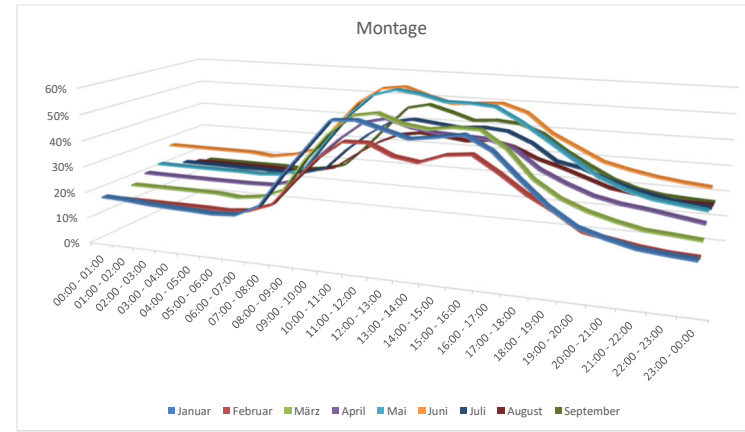

Dienstag	Januar	Februar	März	April	Mai	Juni	Juli	August	September
00:00 - 01:00	17%	15%	18%	21%	23%	29%	19%	18%	16%
01:00 - 02:00	17%	15%	18%	21%	23%	29%	19%	18%	16%
02:00 - 03:00	17%	15%	18%	21%	23%	29%	19%	18%	16%
03:00 - 04:00	17%	16%	18%	21%	23%	29%	19%	18%	16%
04:00 - 05:00	17%	15%	18%	21%	23%	29%	18%	18%	16%
05:00 - 06:00	18%	16%	19%	21%	23%	30%	19%	18%	17%
06:00 - 07:00	23%	19%	22%	24%	27%	32%	22%	21%	19%
07:00 - 08:00	38%	30%	37%	39%	39%	46%	34%	27%	28%
08:00 - 09:00	51%	39%	49%	50%	50%	58%	44%	32%	38%
09:00 - 10:00	62%	45%	58%	58%	61%	67%	48%	36%	46%
10:00 - 11:00	64%	45%	60%	59%	63%	68%	49%	38%	47%
11:00 - 12:00	59%	42%	57%	56%	58%	64%	49%	37%	47%
12:00 - 13:00	55%	40%	57%	53%	54%	61%	49%	37%	47%
13:00 - 14:00	57%	42%	57%	55%	54%	62%	49%	37%	48%
14:00 - 15:00	57%	42%	57%	54%	52%	62%	49%	36%	46%
15:00 - 16:00	50%	39%	50%	49%	48%	60%	45%	33%	42%
16:00 - 17:00	41%	33%	41%	41%	45%	55%	40%	29%	36%
17:00 - 18:00	33%	28%	34%	34%	40%	48%	33%	25%	29%
18:00 - 19:00	30%	26%	32%	29%	35%	42%	27%	22%	23%
19:00 - 20:00	26%	23%	29%	26%	32%	37%	24%	20%	20%
20:00 - 21:00	23%	20%	26%	24%	28%	34%	22%	18%	19%
21:00 - 22:00	19%	17%	22%	22%	25%	32%	20%	18%	17%
22:00 - 23:00	17%	16%	19%	21%	24%	30%	19%	18%	16%
23:00 - 00:00	32%	29%	36%	37%	41%	45%	32%	24%	29%

Auslastungszahlen aus dem Jahr 2018 (Januar bis September)