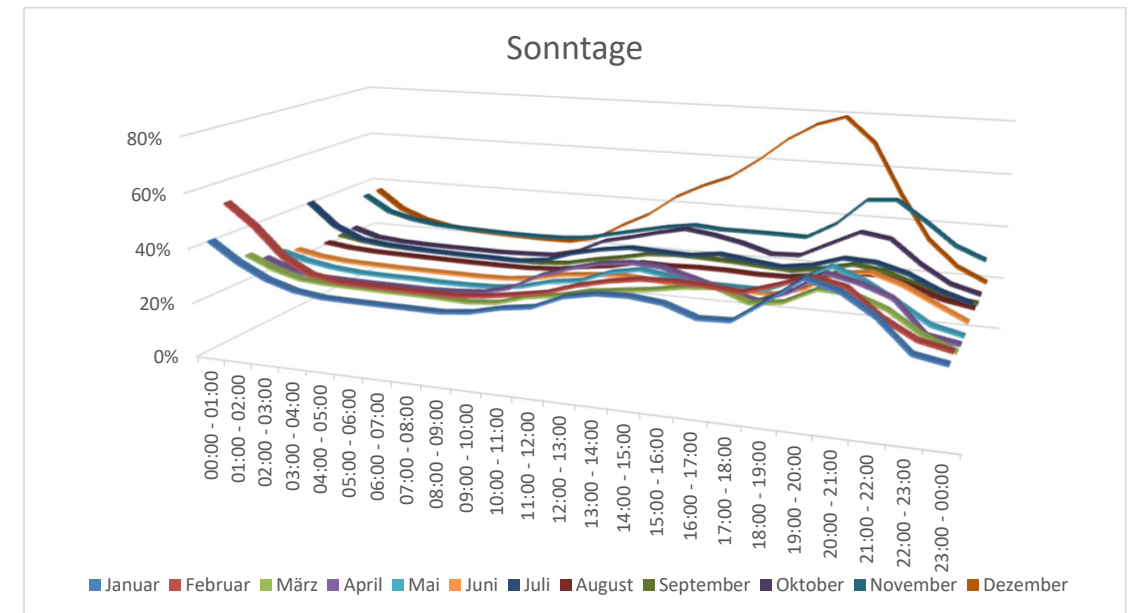

Auslastungszahlen aus dem Jahr 2019