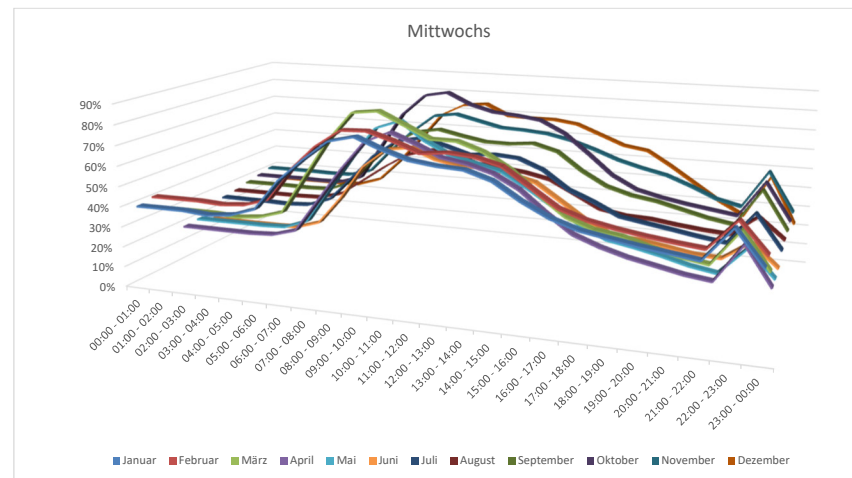

Mittwoch	Januar	Februar	März	April	Mai	Juni	Juli	August	September	Oktober	November	Dezember
00:00 - 01:00	40%	41%	32%	20%	20%	17%	26%	27%	29%	30%	31%	23%
01:00 - 02:00	40%	41%	32%	20%	20%	17%	26%	27%	29%	30%	31%	23%
02:00 - 03:00	40%	41%	32%	19%	20%	17%	26%	27%	29%	30%	31%	23%
03:00 - 04:00	39%	41%	31%	19%	20%	17%	25%	27%	28%	30%	31%	23%
04:00 - 05:00	40%	42%	32%	20%	21%	17%	26%	27%	29%	30%	31%	23%
05:00 - 06:00	44%	46%	36%	24%	25%	21%	30%	30%	34%	34%	35%	27%
06:00 - 07:00	59%	61%	55%	40%	43%	35%	43%	39%	46%	52%	48%	39%
07:00 - 08:00	69%	73%	73%	57%	60%	53%	56%	47%	57%	71%	59%	53%
08:00 - 09:00	79%	81%	87%	71%	75%	62%	64%	54%	64%	82%	68%	67%
09:00 - 10:00	82%	82%	89%	77%	80%	64%	66%	58%	66%	84%	70%	73%
10:00 - 11:00	77%	78%	83%	72%	71%	59%	64%	56%	64%	78%	67%	74%
11:00 - 12:00	73%	73%	77%	66%	65%	57%	60%	52%	61%	75%	64%	69%
12:00 - 13:00	71%	75%	77%	64%	62%	57%	61%	52%	61%	74%	64%	68%
13:00 - 14:00	71%	74%	73%	61%	59%	55%	60%	50%	59%	72%	63%	68%
14:00 - 15:00	67%	70%	66%	54%	52%	52%	55%	47%	59%	66%	60%	66%
15:00 - 16:00	59%	62%	56%	44%	44%	43%	46%	41%	50%	56%	56%	61%
16:00 - 17:00	53%	54%	47%	35%	36%	35%	41%	34%	43%	46%	51%	57%
17:00 - 18:00	48%	49%	42%	30%	30%	29%	35%	32%	39%	39%	48%	55%
18:00 - 19:00	46%	47%	40%	27%	28%	28%	33%	32%	37%	36%	45%	47%
19:00 - 20:00	44%	45%	36%	24%	25%	26%	31%	30%	34%	34%	40%	39%
20:00 - 21:00	42%	43%	33%	21%	22%	24%	29%	28%	31%	32%	35%	31%
21:00 - 22:00	41%	42%	31%	20%	20%	23%	27%	28%	29%	30%	32%	24%
22:00 - 23:00	56%	56%	48%	38%	33%	32%	43%	37%	48%	49%	51%	46%
23:00 - 00:00	40%	42%	31%	20%	20%	21%	26%	27%	28%	30%	31%	22%