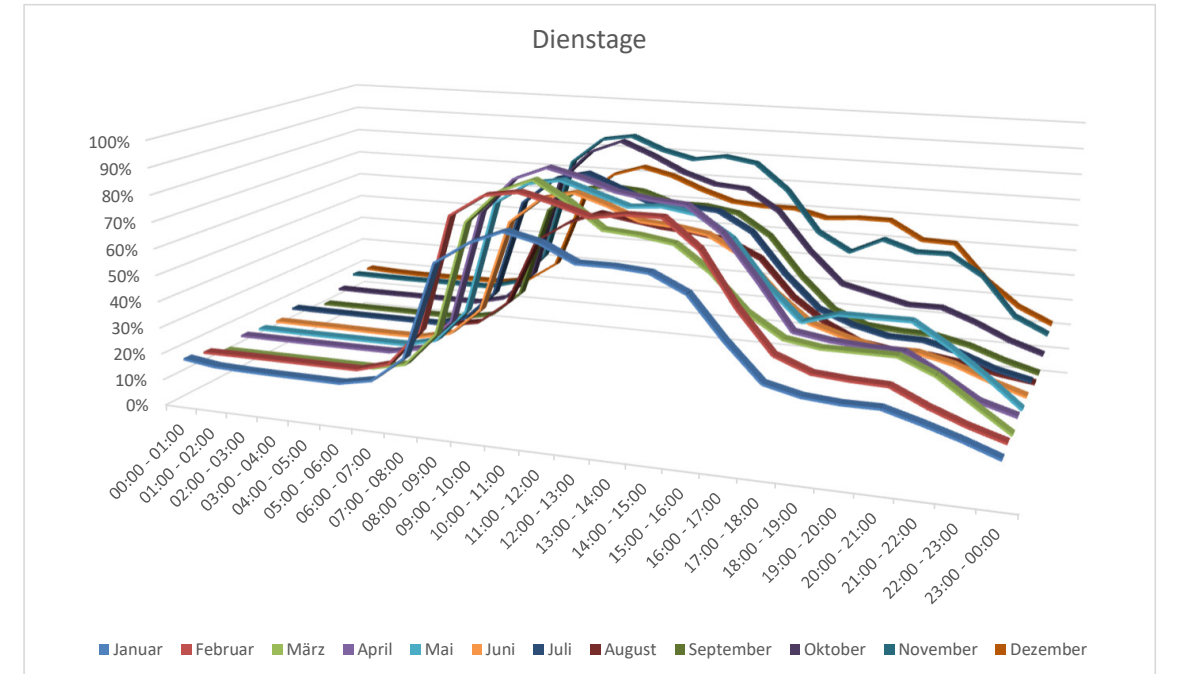

Auslastungszahlen aus dem Jahr 2019

Dienstag	Januar	Februar	März	April	Mai	Juni	Juli	August	September	Oktober	November	Dezember
00:00 - 01:00	17%	16%	13%	16%	15%	15%	17%	13%	12%	16%	19%	19%
01:00 - 02:00	16%	16%	13%	16%	15%	15%	17%	13%	12%	15%	19%	18%
02:00 - 03:00	15%	16%	13%	16%	15%	15%	17%	13%	12%	15%	19%	18%
03:00 - 04:00	15%	16%	13%	16%	15%	14%	17%	13%	12%	15%	19%	18%
04:00 - 05:00	15%	16%	13%	16%	15%	14%	17%	13%	12%	15%	19%	18%
05:00 - 06:00	15%	16%	13%	16%	15%	14%	17%	13%	12%	15%	19%	18%
06:00 - 07:00	18%	20%	16%	18%	18%	17%	20%	15%	15%	18%	22%	20%
07:00 - 08:00	27%	34%	29%	30%	31%	28%	31%	24%	25%	30%	35%	28%
08:00 - 09:00	63%	77%	72%	73%	74%	64%	69%	51%	61%	71%	76%	59%
09:00 - 10:00	71%	85%	84%	86%	82%	74%	79%	59%	70%	83%	86%	69%
10:00 - 11:00	76%	87%	89%	91%	84%	77%	82%	64%	72%	88%	88%	73%
11:00 - 12:00	73%	84%	82%	88%	80%	73%	77%	62%	71%	83%	83%	70%
12:00 - 13:00	67%	80%	73%	84%	76%	68%	72%	60%	67%	77%	80%	65%
13:00 - 14:00	67%	82%	72%	82%	77%	67%	72%	59%	67%	73%	82%	61%
14:00 - 15:00	66%	82%	70%	81%	75%	65%	71%	57%	65%	72%	80%	60%
15:00 - 16:00	60%	72%	61%	72%	67%	58%	64%	51%	57%	64%	70%	60%
16:00 - 17:00	45%	53%	48%	56%	51%	45%	49%	37%	42%	49%	54%	57%
17:00 - 18:00	32%	38%	40%	39%	39%	35%	37%	28%	30%	37%	47%	58%
18:00 - 19:00	29%	33%	38%	37%	43%	31%	32%	22%	25%	34%	53%	58%
19:00 - 20:00	28%	32%	38%	36%	43%	28%	29%	20%	24%	31%	49%	51%
20:00 - 21:00	28%	32%	38%	36%	43%	28%	29%	20%	24%	31%	49%	51%
21:00 - 22:00	24%	26%	33%	29%	35%	25%	25%	18%	21%	26%	42%	37%
22:00 - 23:00	20%	21%	24%	21%	26%	20%	21%	15%	16%	21%	27%	27%
23:00 - 00:00	16%	17%	15%	17%	15%	16%	18%	13%	13%	16%	21%	21%