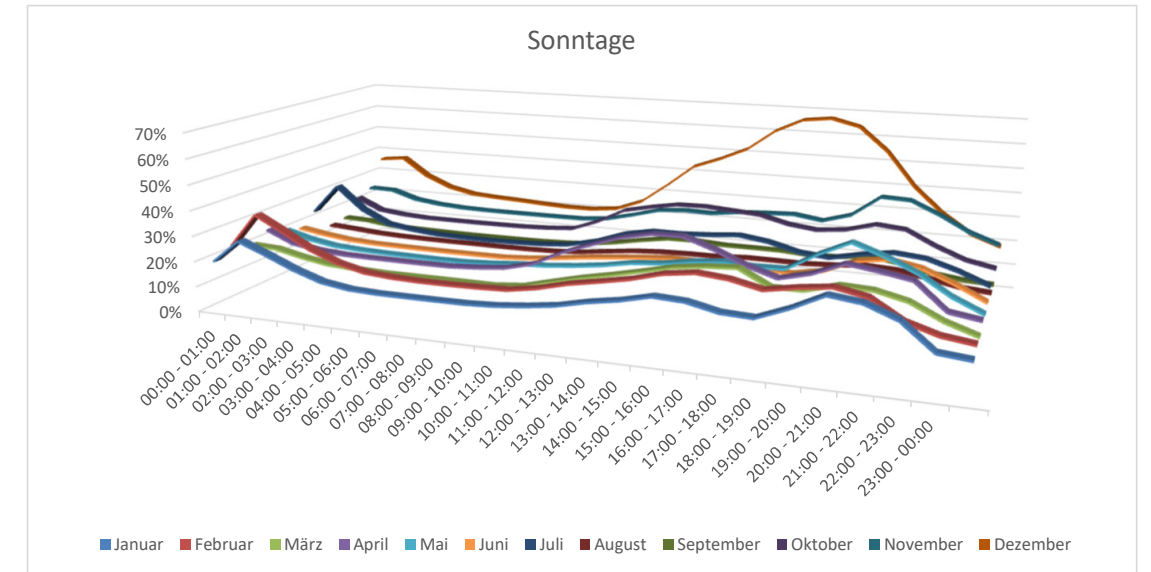

Auslastungszahlen aus dem Jahr 2019