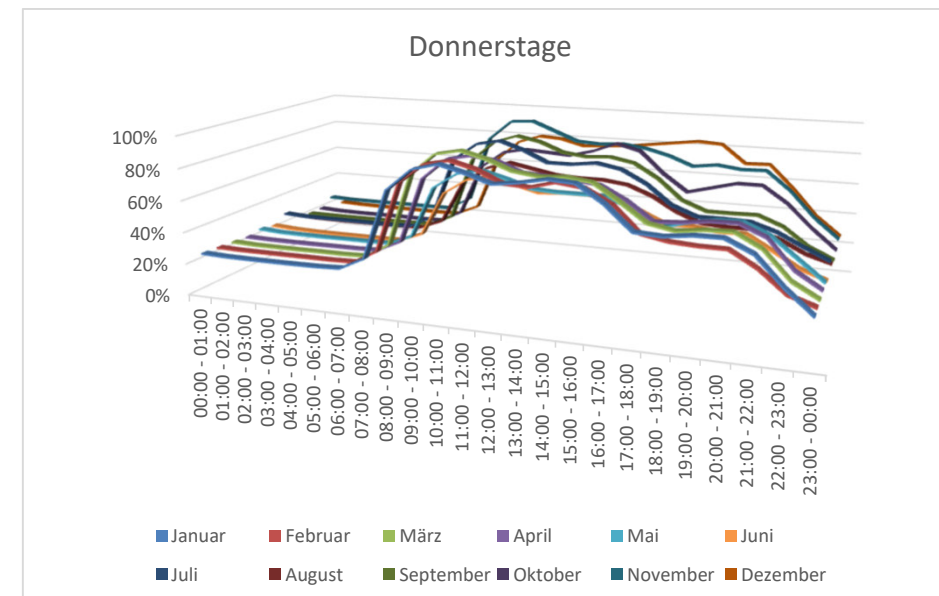

Donnerstag	Januar	Februar	März	April	Mai	Juni	Juli	August	September	Oktober	November	Dezember
00:00 - 01:00	26%	25%	25%	24%	26%	24%	29%	24%	22%	22%	27%	19%
01:00 - 02:00	25%	25%	24%	24%	25%	23%	28%	23%	22%	21%	26%	19%
02:00 - 03:00	25%	25%	24%	24%	24%	23%	28%	23%	21%	21%	26%	19%
03:00 - 04:00	25%	25%	24%	24%	24%	23%	28%	23%	21%	21%	26%	18%
04:00 - 05:00	25%	25%	24%	24%	24%	23%	28%	23%	22%	21%	26%	18%
05:00 - 06:00	25%	25%	24%	24%	24%	23%	28%	23%	22%	21%	26%	18%
06:00 - 07:00	26%	25%	25%	24%	25%	23%	28%	24%	22%	21%	26%	19%
07:00 - 08:00	34%	33%	34%	31%	31%	28%	36%	29%	29%	28%	34%	25%
08:00 - 09:00	76%	77%	79%	73%	64%	57%	76%	58%	70%	62%	79%	62%
09:00 - 10:00	89%	89%	92%	86%	74%	67%	87%	68%	83%	73%	92%	75%
10:00 - 11:00	93%	92%	95%	89%	77%	70%	90%	73%	88%	76%	93%	80%
11:00 - 12:00	89%	88%	91%	87%	73%	66%	85%	70%	85%	75%	87%	79%
12:00 - 13:00	84%	81%	85%	81%	68%	62%	78%	67%	79%	74%	81%	75%
13:00 - 14:00	86%	80%	83%	80%	67%	63%	78%	66%	77%	78%	80%	76%
14:00 - 15:00	89%	84%	84%	79%	67%	63%	80%	66%	78%	84%	81%	77%
15:00 - 16:00	88%	82%	82%	77%	67%	61%	77%	64%	75%	80%	79%	79%
16:00 - 17:00	78%	74%	72%	69%	60%	56%	69%	58%	66%	66%	75%	81%
17:00 - 18:00	64%	59%	61%	58%	51%	49%	57%	49%	53%	55%	69%	83%
18:00 - 19:00	63%	56%	58%	59%	55%	49%	51%	43%	47%	59%	71%	82%
19:00 - 20:00	65%	55%	60%	61%	58%	47%	51%	42%	47%	63%	69%	70%
20:00 - 21:00	65%	55%	60%	61%	58%	47%	51%	42%	47%	63%	69%	70%
21:00 - 22:00	58%	46%	52%	55%	52%	38%	46%	37%	41%	53%	57%	55%
22:00 - 23:00	42%	33%	36%	37%	39%	29%	38%	29%	30%	38%	41%	38%
23:00 - 00:00	28%	28%	27%	27%	27%	24%	31%	25%	23%	25%	28%	26%