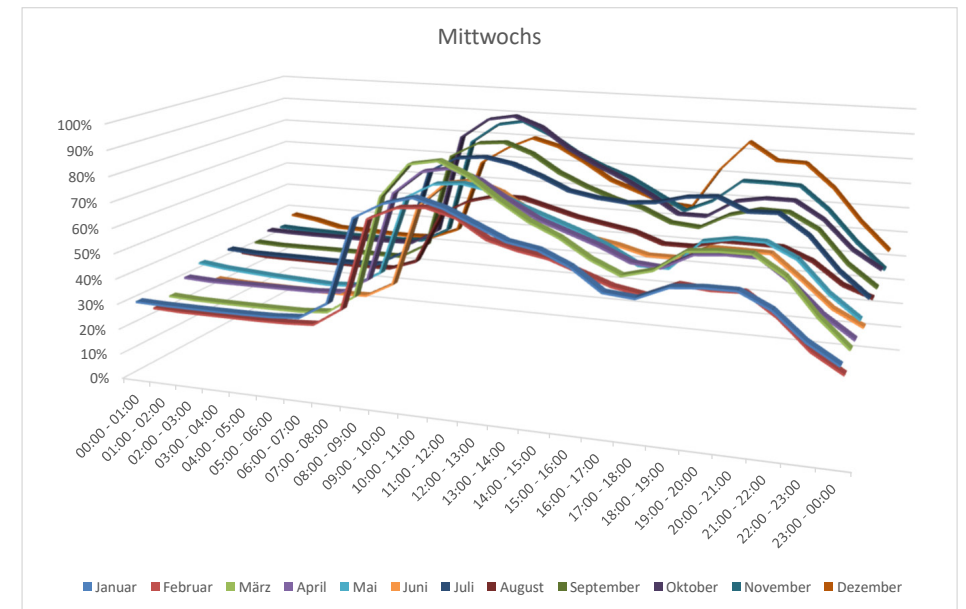

Auslastungszahlen aus dem Jahr 2019