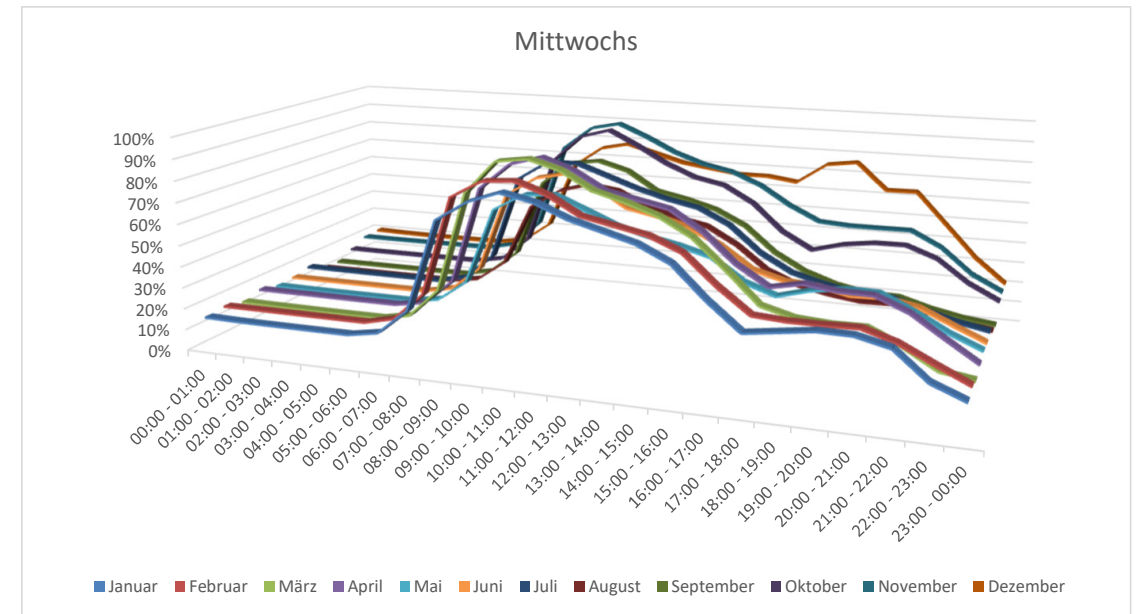

Auslastungszahlen aus dem Jahr 2019