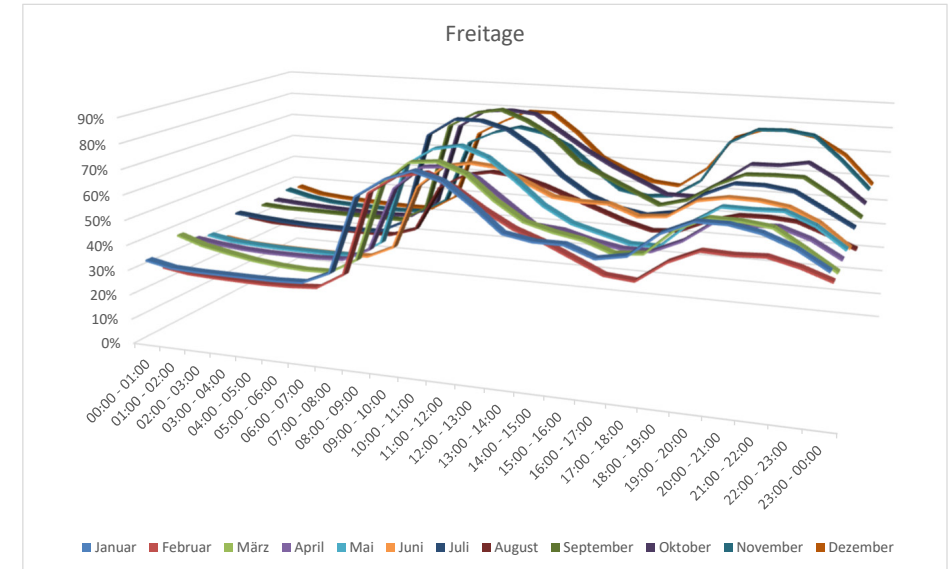

Auslastungszahlen aus dem Jahr 2019