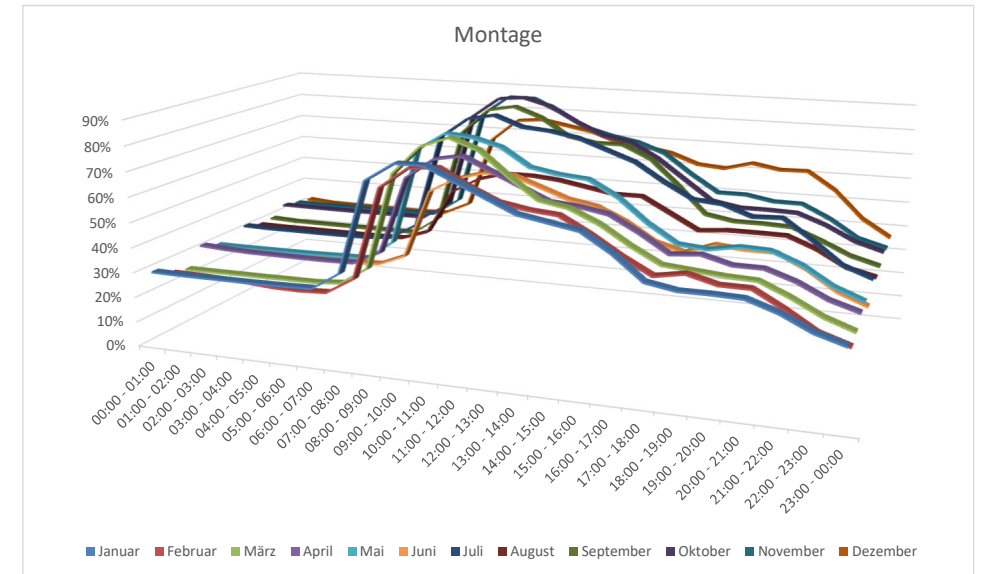

Auslastungszahlen aus dem Jahr 2019