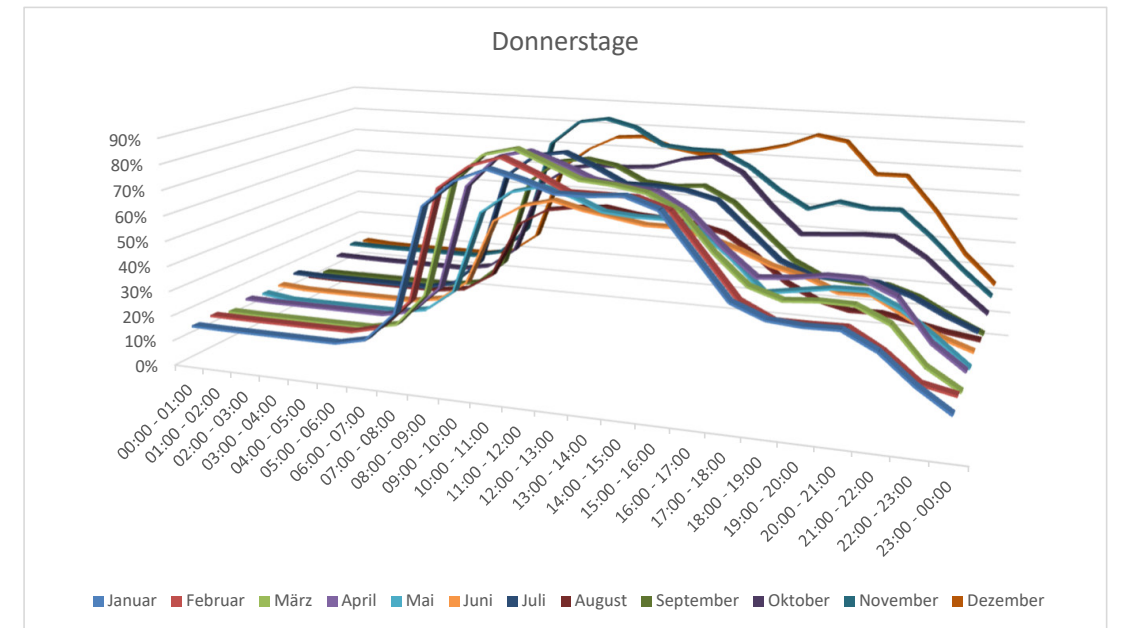

Auslastungszahlen aus dem Jahr 2019

Donnerstag	Januar	Februar	März	April	Mai	Juni	Juli	August	September	Oktober	November	Dezember
00:00 - 01:00	15%	16%	14%	16%	15%	16%	18%	13%	12%	17%	19%	18%
01:00 - 02:00	15%	16%	14%	16%	14%	15%	17%	13%	12%	16%	19%	17%
02:00 - 03:00	15%	16%	14%	16%	14%	15%	17%	13%	12%	16%	19%	17%
03:00 - 04:00	15%	16%	14%	16%	13%	15%	17%	13%	12%	16%	19%	17%
04:00 - 05:00	15%	16%	14%	16%	13%	15%	17%	13%	12%	16%	19%	17%
05:00 - 06:00	15%	16%	14%	16%	14%	15%	17%	13%	12%	16%	19%	17%
06:00 - 07:00	18%	19%	17%	18%	16%	17%	20%	14%	14%	18%	22%	19%
07:00 - 08:00	29%	31%	30%	29%	25%	25%	31%	22%	24%	27%	33%	28%
08:00 - 09:00	71%	75%	75%	71%	58%	52%	68%	45%	61%	57%	73%	60%
09:00 - 10:00	81%	84%	86%	83%	67%	59%	77%	52%	70%	65%	83%	69%
10:00 - 11:00	86%	88%	89%	86%	70%	62%	79%	54%	72%	67%	85%	75%
11:00 - 12:00	83%	83%	84%	82%	67%	59%	74%	55%	70%	67%	82%	76%
12:00 - 13:00	79%	77%	79%	77%	62%	57%	68%	53%	64%	68%	75%	72%
13:00 - 14:00	79%	77%	78%	75%	61%	55%	68%	52%	63%	72%	74%	70%
14:00 - 15:00	80%	77%	76%	74%	61%	55%	67%	51%	64%	74%	74%	71%
15:00 - 16:00	76%	73%	70%	67%	58%	52%	64%	48%	58%	68%	68%	73%
16:00 - 17:00	61%	58%	56%	55%	48%	48%	53%	40%	47%	55%	59%	76%
17:00 - 18:00	46%	43%	45%	45%	36%	43%	42%	30%	36%	44%	52%	81%
18:00 - 19:00	41%	37%	41%	46%	38%	40%	37%	24%	30%	45%	56%	79%
19:00 - 20:00	40%	37%	42%	48%	40%	35%	37%	21%	29%	46%	54%	66%
20:00 - 21:00	40%	37%	42%	48%	40%	35%	37%	21%	29%	46%	54%	66%
21:00 - 22:00	34%	30%	36%	43%	34%	28%	33%	19%	25%	38%	44%	52%
22:00 - 23:00	23%	20%	22%	27%	25%	22%	26%	16%	19%	28%	32%	35%
23:00 - 00:00	15%	17%	15%	18%	15%	17%	21%	14%	13%	18%	22%	23%