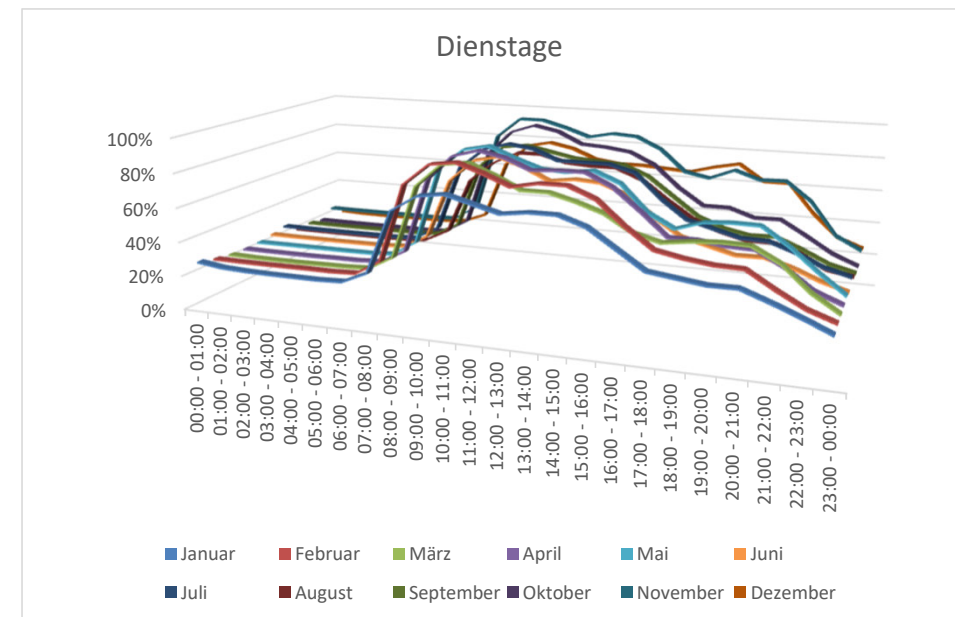

Dienstag	Januar	Februar	März	April	Mai	Juni	Juli	August	September	Oktober	November	Dezember
00:00 - 01:00	28%	25%	24%	23%	24%	25%	27%	21%	22%	20%	25%	20%
01:00 - 02:00	26%	25%	23%	23%	24%	25%	27%	21%	22%	20%	25%	19%
02:00 - 03:00	25%	25%	23%	23%	24%	25%	27%	21%	22%	20%	25%	19%
03:00 - 04:00	25%	25%	23%	23%	24%	25%	27%	21%	22%	20%	25%	19%
04:00 - 05:00	25%	25%	24%	23%	24%	25%	27%	21%	22%	20%	25%	19%
05:00 - 06:00	25%	25%	24%	23%	24%	25%	27%	21%	22%	20%	25%	19%
06:00 - 07:00	25%	26%	24%	24%	25%	26%	27%	22%	23%	21%	26%	20%
07:00 - 08:00	32%	34%	32%	32%	34%	34%	35%	30%	30%	29%	35%	26%
08:00 - 09:00	68%	79%	75%	76%	79%	69%	74%	63%	69%	75%	83%	62%
09:00 - 10:00	77%	91%	88%	90%	91%	82%	86%	75%	82%	89%	95%	75%
10:00 - 11:00	79%	93%	90%	94%	94%	85%	90%	82%	84%	94%	95%	78%
11:00 - 12:00	75%	88%	84%	91%	88%	80%	88%	82%	81%	91%	91%	75%
12:00 - 13:00	71%	82%	77%	85%	83%	73%	82%	78%	78%	84%	86%	69%
13:00 - 14:00	73%	85%	77%	86%	82%	75%	82%	77%	77%	83%	89%	67%
14:00 - 15:00	73%	85%	73%	86%	84%	74%	82%	77%	76%	81%	88%	67%
15:00 - 16:00	68%	79%	68%	79%	78%	68%	78%	71%	70%	74%	81%	66%
16:00 - 17:00	58%	66%	59%	67%	63%	57%	64%	60%	59%	61%	68%	65%
17:00 - 18:00	48%	55%	55%	54%	55%	47%	53%	50%	48%	51%	65%	69%
18:00 - 19:00	46%	52%	57%	54%	60%	43%	49%	44%	42%	51%	71%	72%
19:00 - 20:00	44%	50%	58%	52%	61%	39%	45%	40%	39%	46%	66%	62%
20:00 - 21:00	44%	50%	58%	52%	61%	39%	45%	40%	39%	46%	66%	62%
21:00 - 22:00	38%	40%	50%	43%	51%	35%	39%	35%	33%	38%	55%	44%
22:00 - 23:00	32%	32%	36%	32%	38%	29%	32%	27%	26%	28%	35%	30%
23:00 - 00:00	26%	27%	26%	26%	27%	24%	28%	24%	22%	22%	27%	25%