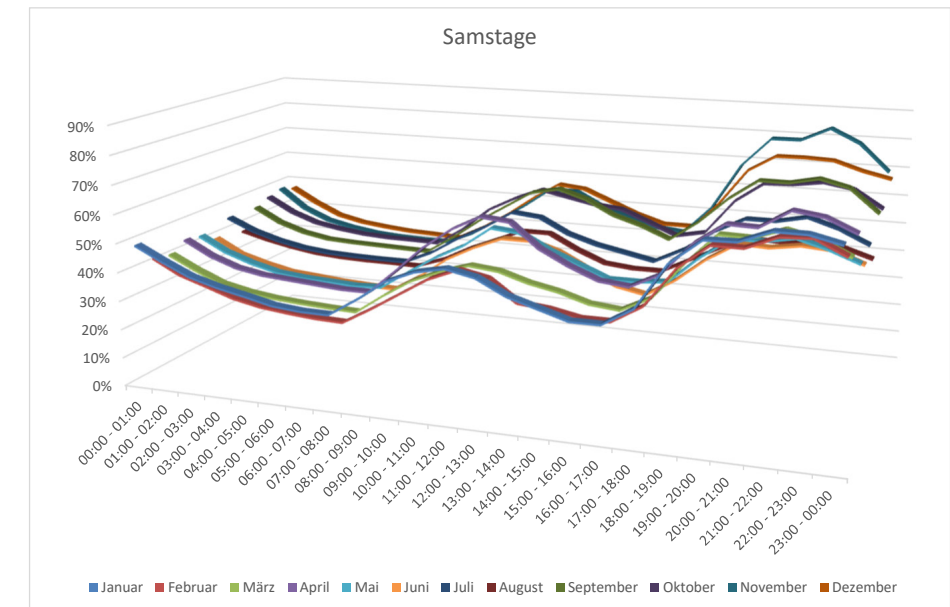

Samstag	Januar	Februar	März	April	Mai	Juni	Juli	August	September	Oktober	November	Dezember
00:00 - 01:00	49%	42%	41%	44%	43%	40%	45%	38%	45%	47%	48%	47%
01:00 - 02:00	44%	37%	36%	39%	38%	35%	41%	36%	40%	42%	41%	42%
02:00 - 03:00	40%	34%	32%	35%	35%	32%	38%	34%	37%	38%	37%	37%
03:00 - 04:00	37%	31%	30%	34%	32%	30%	36%	32%	35%	37%	35%	35%
04:00 - 05:00	35%	29%	29%	33%	31%	29%	35%	31%	35%	36%	34%	34%
05:00 - 06:00	33%	28%	28%	32%	31%	28%	35%	31%	34%	35%	33%	33%
06:00 - 07:00	32%	27%	28%	32%	30%	28%	35%	31%	34%	35%	33%	33%
07:00 - 08:00	32%	26%	27%	31%	31%	27%	35%	31%	34%	35%	33%	32%
08:00 - 09:00	38%	32%	34%	40%	37%	33%	39%	34%	40%	41%	37%	37%
09:00 - 10:00	45%	38%	40%	49%	43%	40%	45%	39%	47%	49%	43%	43%
10:00 - 11:00	49%	44%	44%	56%	48%	45%	50%	43%	53%	54%	49%	50%
11:00 - 12:00	51%	48%	47%	61%	55%	49%	56%	47%	59%	58%	56%	56%
12:00 - 13:00	49%	46%	46%	60%	54%	49%	55%	47%	61%	56%	56%	55%
13:00 - 14:00	44%	39%	43%	52%	49%	46%	50%	42%	58%	54%	51%	51%
14:00 - 15:00	41%	38%	41%	47%	45%	41%	47%	38%	53%	53%	48%	47%
15:00 - 16:00	38%	36%	38%	43%	41%	36%	45%	37%	50%	49%	45%	44%
16:00 - 17:00	38%	36%	37%	42%	41%	34%	43%	37%	46%	45%	44%	44%
17:00 - 18:00	44%	42%	42%	47%	42%	40%	48%	42%	53%	47%	54%	53%
18:00 - 19:00	59%	55%	54%	58%	51%	48%	55%	47%	62%	59%	70%	66%
19:00 - 20:00	67%	63%	64%	65%	58%	54%	60%	51%	69%	66%	80%	72%
20:00 - 21:00	67%	63%	64%	65%	58%	54%	60%	51%	69%	66%	80%	72%
21:00 - 22:00	71%	67%	67%	71%	60%	55%	62%	51%	71%	68%	85%	72%
22:00 - 23:00	71%	68%	65%	69%	57%	54%	59%	51%	69%	66%	80%	69%
23:00 - 00:00	69%	63%	60%	65%	53%	50%	54%	47%	61%	60%	71%	66%