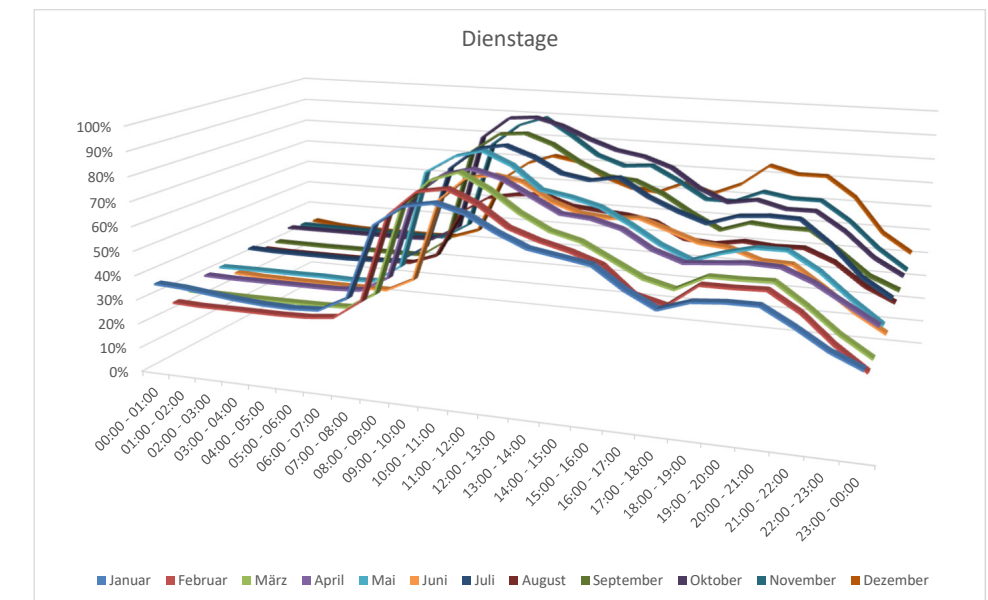

Dienstag	Januar	Februar	März	April	Mai	Juni	Juli	August	September	Oktober	November	Dezember
00:00 - 01:00	36%	25%	27%	30%	31%	25%	33%	30%	31%	35%	34%	33%
01:00 - 02:00	35%	25%	26%	30%	31%	25%	33%	30%	31%	35%	33%	31%
02:00 - 03:00	34%	25%	26%	30%	31%	24%	33%	30%	31%	35%	33%	31%
03:00 - 04:00	33%	25%	26%	30%	31%	24%	33%	30%	31%	35%	33%	31%
04:00 - 05:00	32%	25%	26%	30%	31%	24%	33%	30%	31%	35%	33%	31%
05:00 - 06:00	32%	25%	26%	30%	31%	24%	33%	30%	31%	35%	33%	31%
06:00 - 07:00	32%	26%	27%	31%	31%	24%	34%	30%	31%	35%	33%	31%
07:00 - 08:00	38%	34%	34%	37%	39%	30%	41%	35%	39%	42%	40%	35%
08:00 - 09:00	68%	69%	69%	72%	79%	65%	76%	55%	79%	83%	78%	60%
09:00 - 10:00	76%	79%	81%	81%	86%	75%	85%	62%	87%	92%	87%	68%
10:00 - 11:00	78%	81%	85%	84%	89%	77%	87%	64%	88%	93%	91%	72%
11:00 - 12:00	75%	76%	79%	81%	84%	75%	83%	65%	84%	90%	84%	70%
12:00 - 13:00	69%	68%	71%	75%	75%	68%	77%	61%	77%	85%	76%	64%
13:00 - 14:00	64%	64%	65%	69%	73%	64%	75%	60%	72%	81%	72%	60%
14:00 - 15:00	62%	61%	62%	68%	70%	63%	77%	59%	71%	79%	73%	59%
15:00 - 16:00	60%	57%	56%	65%	64%	64%	70%	57%	66%	75%	67%	64%
16:00 - 17:00	52%	47%	50%	58%	57%	60%	65%	51%	59%	67%	60%	60%
17:00 - 18:00	46%	44%	47%	54%	52%	56%	61%	50%	53%	62%	60%	65%
18:00 - 19:00	50%	53%	53%	55%	56%	55%	65%	52%	57%	64%	65%	74%
19:00 - 20:00	51%	53%	53%	56%	59%	51%	66%	51%	56%	61%	63%	71%
20:00 - 21:00	51%	53%	53%	56%	59%	51%	66%	51%	56%	61%	63%	71%
21:00 - 22:00	45%	46%	45%	51%	52%	43%	57%	47%	48%	54%	55%	63%
22:00 - 23:00	37%	36%	36%	44%	42%	34%	45%	44%	38%	44%	45%	49%
23:00 - 00:00	32%	27%	28%	37%	34%	27%	37%	33%	34%	37%	36%	41%