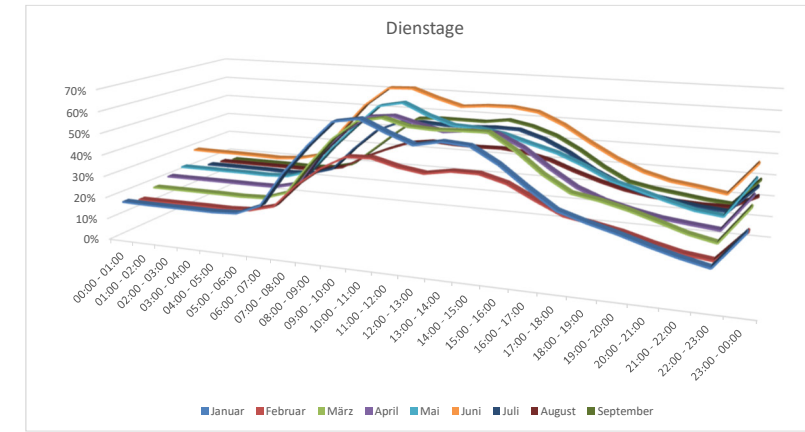

Dienstag	Januar	Februar	März	April	Mai	Juni	Juli	August	September
00:00 - 01:00	17%	15%	18%	21%	23%	29%	19%	18%	16%
01:00 - 02:00	17%	15%	18%	21%	23%	29%	19%	18%	16%
02:00 - 03:00	17%	15%	18%	21%	23%	29%	19%	18%	16%
03:00 - 04:00	17%	16%	18%	21%	23%	29%	19%	18%	16%
04:00 - 05:00	17%	15%	18%	21%	23%	29%	18%	18%	16%
05:00 - 06:00	18%	16%	19%	21%	23%	30%	19%	18%	17%
06:00 - 07:00	23%	19%	22%	24%	27%	32%	22%	21%	19%
07:00 - 08:00	38%	30%	37%	39%	39%	46%	34%	27%	28%
08:00 - 09:00	51%	39%	49%	50%	50%	58%	44%	32%	38%
09:00 - 10:00	62%	45%	58%	58%	61%	67%	48%	36%	46%
10:00 - 11:00	64%	45%	60%	59%	63%	68%	49%	38%	47%
11:00 - 12:00	59%	42%	57%	56%	58%	64%	49%	37%	47%
12:00 - 13:00	55%	40%	57%	53%	54%	61%	49%	37%	47%
13:00 - 14:00	57%	42%	57%	55%	54%	62%	49%	37%	48%
14:00 - 15:00	57%	42%	57%	54%	52%	62%	49%	36%	46%
15:00 - 16:00	50%	39%	50%	49%	48%	60%	45%	33%	42%
16:00 - 17:00	41%	33%	41%	41%	45%	55%	40%	29%	36%
17:00 - 18:00	33%	28%	34%	34%	40%	48%	33%	25%	29%
18:00 - 19:00	30%	26%	32%	29%	35%	42%	27%	22%	23%
19:00 - 20:00	26%	23%	29%	26%	32%	37%	24%	20%	20%
20:00 - 21:00	23%	20%	26%	24%	28%	34%	22%	18%	19%
21:00 - 22:00	19%	17%	22%	22%	25%	32%	20%	18%	17%
22:00 - 23:00	17%	16%	19%	21%	24%	30%	19%	18%	16%
23:00 - 00:00	32%	29%	36%	37%	41%	45%	32%	24%	29%

Auslastungszahlen aus dem Jahr 2018 (Januar bis September)