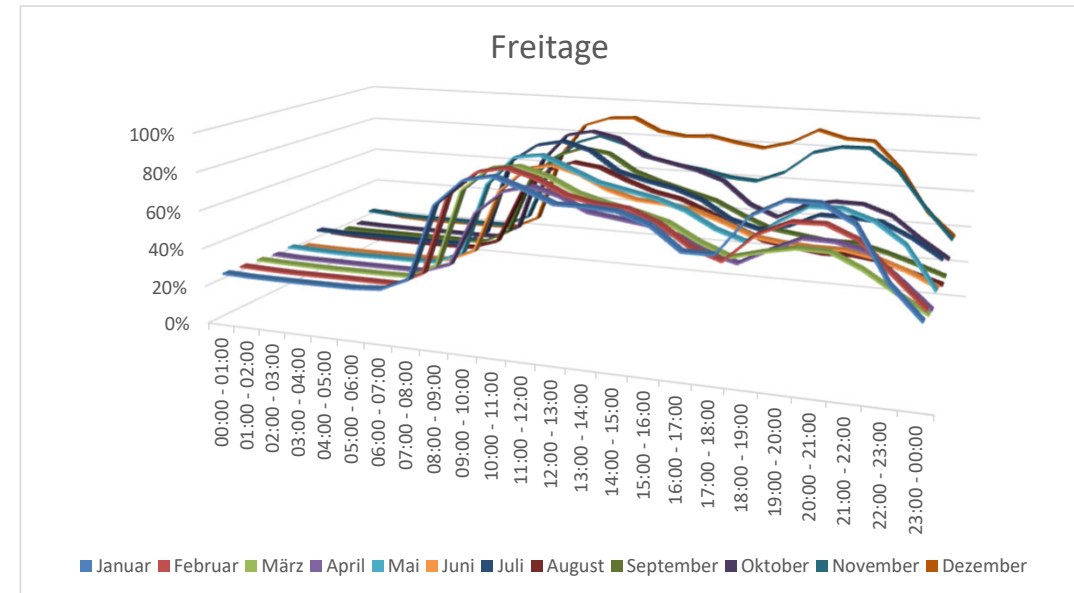

Auslastungszahlen aus dem Jahr 2019