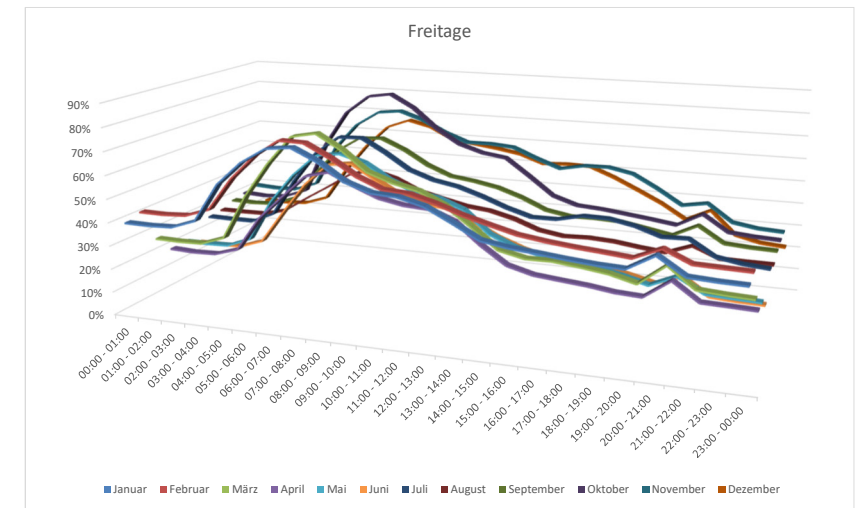

Freitag	Januar	Februar	März	April	Mai	Juni	Juli	August	September	Oktober	November	Dezember
00:00 - 01:00	39%	41%	27%	19%	20%	17%	26%	27%	29%	30%	31%	21%
01:00 - 02:00	39%	41%	27%	19%	20%	16%	26%	28%	28%	29%	31%	21%
02:00 - 03:00	40%	42%	27%	19%	20%	17%	26%	27%	29%	30%	31%	22%
03:00 - 04:00	43%	45%	30%	22%	24%	20%	30%	29%	33%	34%	35%	25%
04:00 - 05:00	59%	59%	50%	37%	42%	35%	47%	36%	45%	57%	53%	40%
05:00 - 06:00	69%	70%	64%	47%	48%	48%	60%	42%	57%	73%	65%	53%
06:00 - 07:00	76%	77%	76%	57%	64%	58%	68%	49%	63%	81%	72%	63%
07:00 - 08:00	77%	76%	78%	60%	65%	59%	68%	51%	64%	82%	73%	67%
08:00 - 09:00	72%	71%	72%	55%	62%	53%	62%	48%	59%	77%	69%	64%
09:00 - 10:00	65%	65%	64%	51%	56%	47%	56%	44%	53%	68%	64%	59%
10:00 - 11:00	61%	60%	60%	48%	52%	44%	52%	41%	49%	61%	60%	57%
11:00 - 12:00	61%	59%	58%	48%	50%	43%	50%	39%	47%	58%	60%	56%
12:00 - 13:00	58%	56%	53%	44%	46%	38%	46%	37%	45%	57%	59%	54%
13:00 - 14:00	52%	53%	45%	35%	37%	32%	42%	35%	42%	49%	55%	50%
14:00 - 15:00	47%	50%	37%	27%	32%	28%	39%	31%	37%	41%	51%	51%
15:00 - 16:00	45%	47%	34%	25%	30%	25%	39%	29%	35%	38%	53%	51%
16:00 - 17:00	44%	45%	35%	23%	28%	25%	42%	29%	35%	37%	53%	46%
17:00 - 18:00	43%	44%	33%	22%	27%	23%	42%	29%	35%	35%	51%	41%
18:00 - 19:00	42%	43%	32%	21%	25%	22%	39%	27%	33%	34%	45%	36%
19:00 - 20:00	41%	42%	29%	20%	22%	19%	36%	26%	31%	33%	39%	30%
20:00 - 21:00	47%	47%	37%	28%	27%	23%	36%	30%	36%	38%	41%	35%
21:00 - 22:00	40%	42%	29%	20%	21%	16%	29%	26%	29%	31%	33%	25%
22:00 - 23:00	40%	42%	28%	20%	20%	15%	28%	25%	28%	30%	31%	22%
23:00 - 00:00	39%	41%	28%	20%	20%	15%	27%	25%	28%	30%	31%	21%