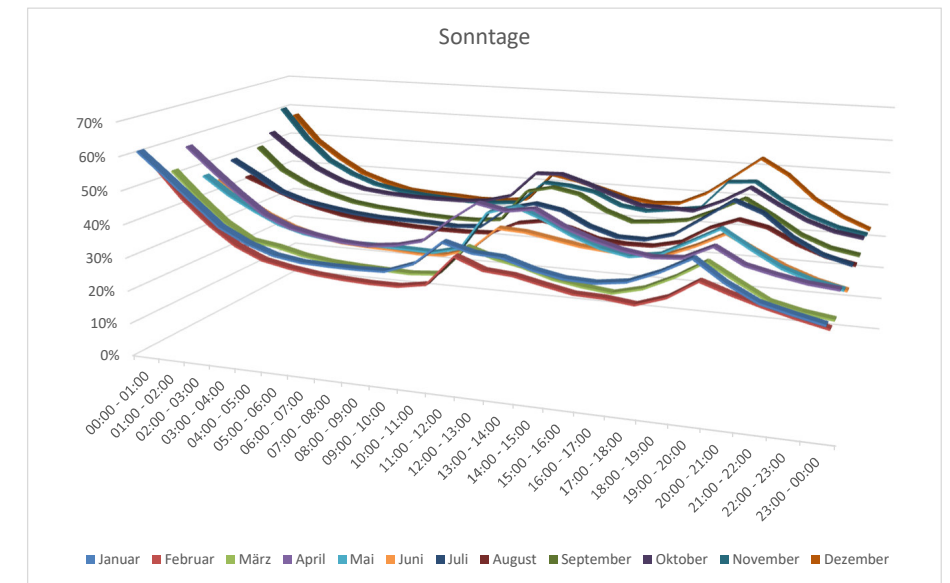

Auslastungszahlen aus dem Jahr 2019