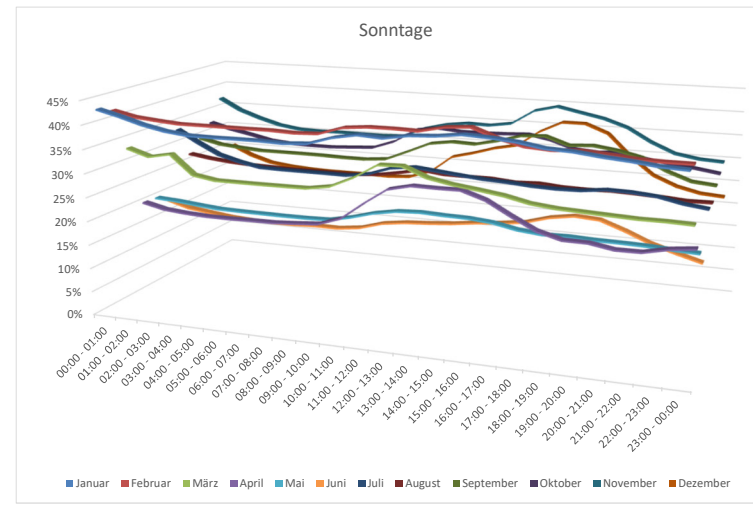

Auslastungszahlen aus dem Jahr 2017

Tiefgarage Schloss von Oktober 2018 bis Februar 2020 in Sanierung.