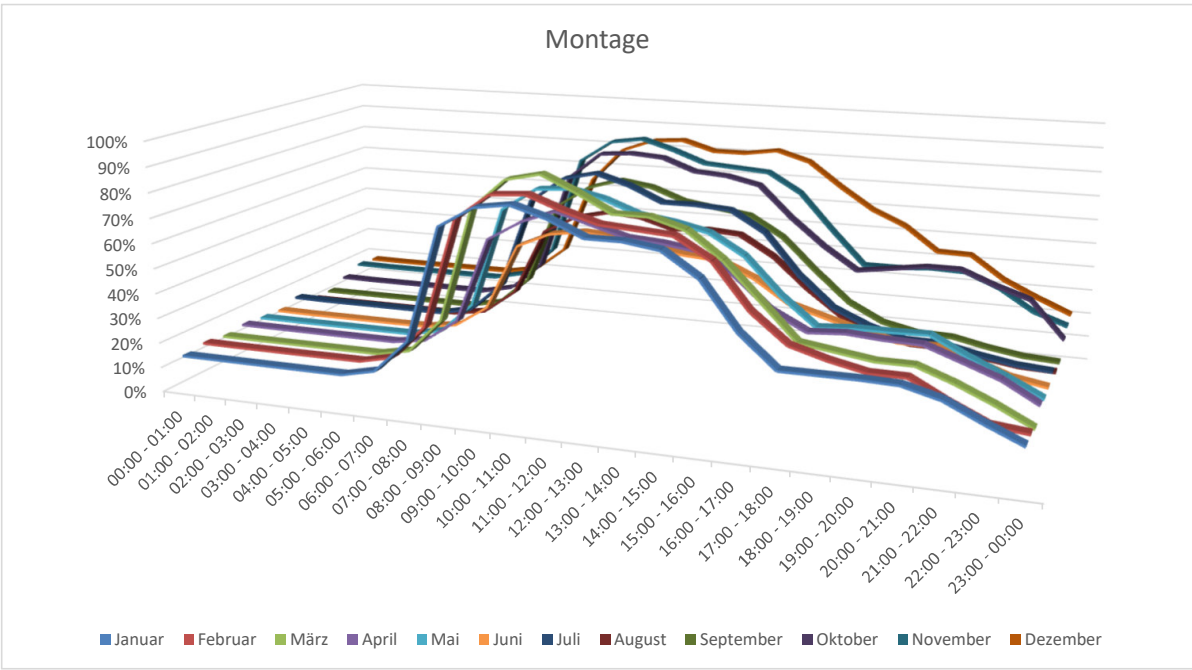

Auslastungszahlen aus dem Jahr 2019