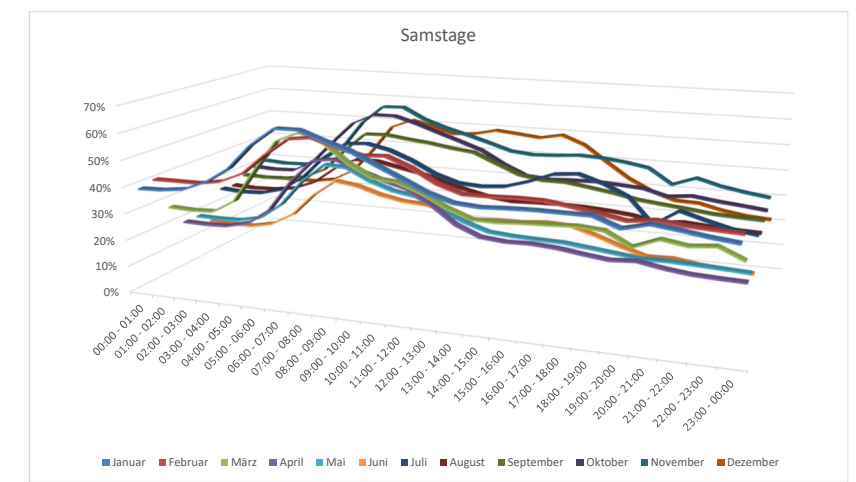

Samstag	Januar	Februar	März	April	Mai	Juni	Juli	August	September	Oktober	November	Dezember
00:00 - 01:00	39%	40%	28%	19%	19%	15%	26%	26%	28%	30%	30%	21%
01:00 - 02:00	39%	41%	27%	19%	19%	14%	26%	25%	28%	29%	30%	20%
02:00 - 03:00	40%	41%	28%	19%	19%	15%	26%	25%	28%	30%	30%	21%
03:00 - 04:00	44%	42%	32%	21%	21%	16%	28%	27%	29%	34%	33%	22%
04:00 - 05:00	49%	46%	45%	28%	27%	21%	34%	30%	33%	43%	39%	27%
05:00 - 06:00	59%	53%	57%	39%	37%	30%	43%	36%	42%	52%	50%	36%
06:00 - 07:00	65%	60%	60%	48%	45%	36%	49%	41%	49%	56%	58%	47%
07:00 - 08:00	65%	61%	57%	49%	44%	35%	50%	41%	50%	56%	58%	51%
08:00 - 09:00	62%	58%	50%	46%	40%	32%	48%	39%	49%	53%	53%	49%
09:00 - 10:00	59%	56%	46%	43%	37%	30%	44%	37%	48%	50%	50%	46%
10:00 - 11:00	55%	56%	45%	40%	35%	30%	40%	35%	46%	47%	48%	47%
11:00 - 12:00	51%	53%	42%	35%	31%	28%	37%	32%	45%	44%	45%	49%
12:00 - 13:00	47%	48%	37%	29%	27%	26%	36%	30%	41%	39%	43%	48%
13:00 - 14:00	44%	45%	34%	25%	24%	26%	37%	29%	38%	35%	42%	47%
14:00 - 15:00	44%	45%	34%	24%	24%	26%	40%	29%	36%	34%	42%	49%
15:00 - 16:00	44%	45%	34%	24%	24%	27%	43%	30%	36%	35%	43%	45%
16:00 - 17:00	44%	45%	35%	24%	23%	27%	44%	29%	35%	35%	43%	39%
17:00 - 18:00	44%	44%	35%	22%	24%	24%	41%	29%	33%	34%	41%	33%
18:00 - 19:00	44%	42%	34%	21%	21%	21%	37%	28%	31%	34%	40%	28%
19:00 - 20:00	41%	41%	29%	22%	20%	18%	27%	26%	30%	31%	34%	25%
20:00 - 21:00	43%	42%	33%	20%	20%	18%	33%	27%	30%	32%	37%	25%
21:00 - 22:00	42%	41%	32%	19%	20%	17%	31%	26%	28%	31%	35%	23%
22:00 - 23:00	41%	40%	33%	19%	19%	16%	28%	26%	28%	30%	33%	21%
23:00 - 00:00	40%	40%	29%	18%	19%	16%	27%	25%	28%	29%	32%	21%