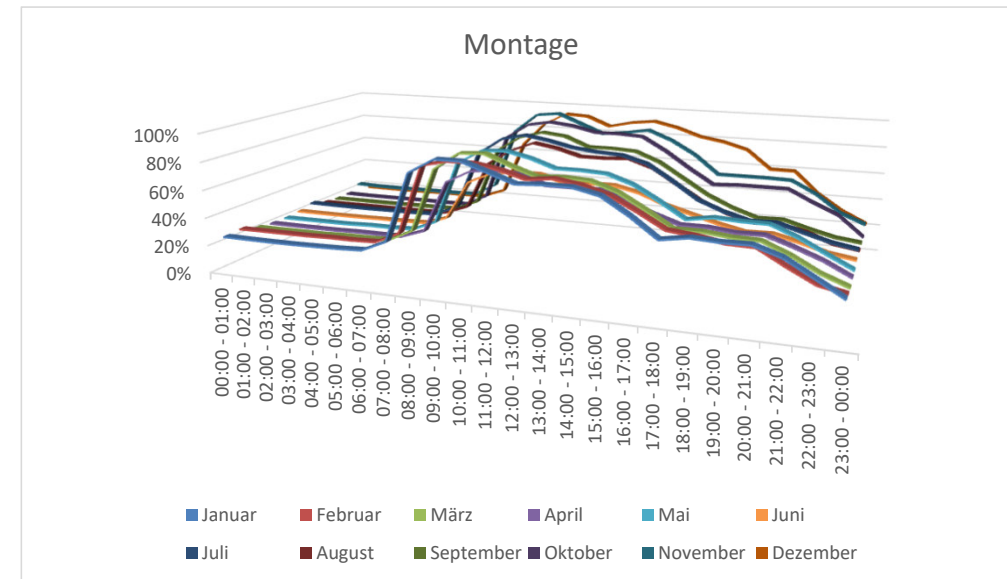

Auslastungszahlen aus dem Jahr 2019