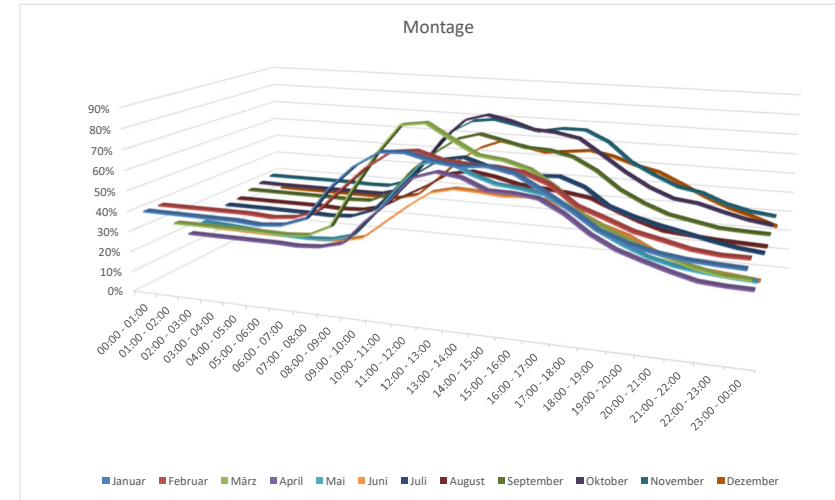

Auslastungszahlen aus dem Jahr 2017

Tiefgarage Schloss von Oktober 2018 bis Februar 2020 in Sanierung.