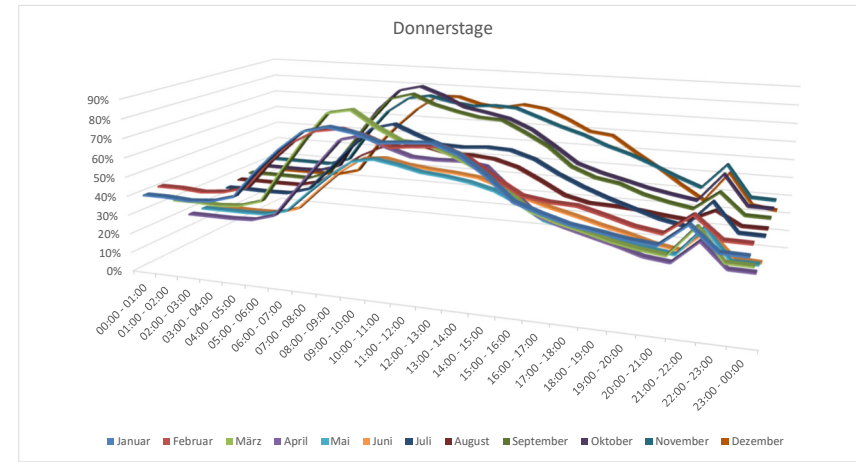

Auslastungszahlen aus dem Jahr 2017
Tiefgarage Schloss von Oktober 2018 bis Februar 2020 in Sanierung.