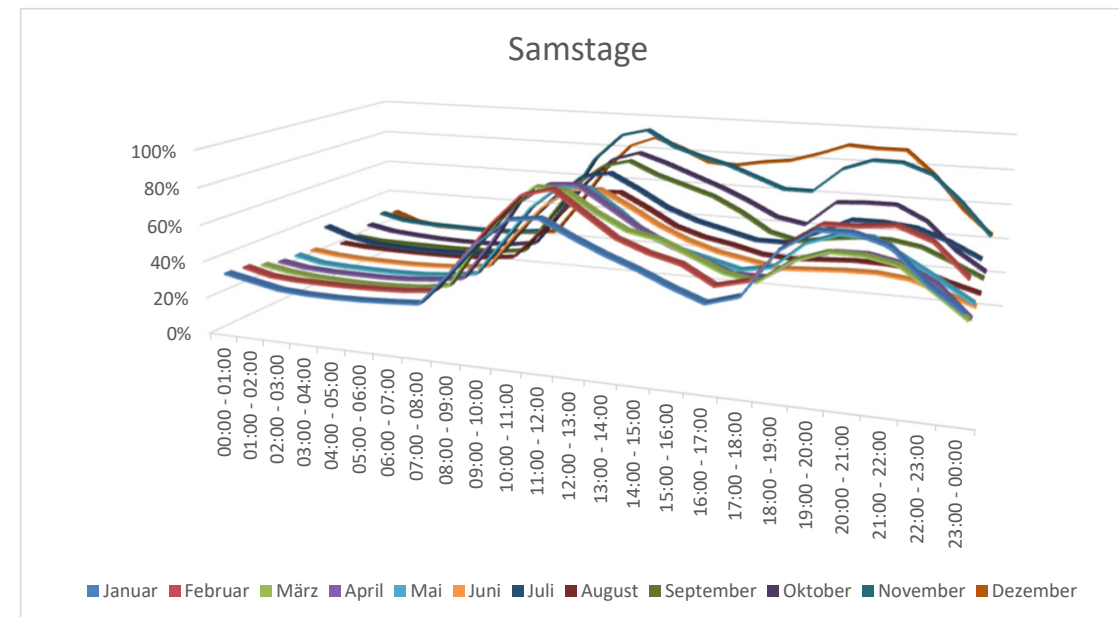

Auslastungszahlen aus dem Jahr 2019

Samstag	Januar	Februar	März	April	Mai	Juni	Juli	August	September	Oktober	November	Dezember
00:00 - 01:00	33%	32%	29%	27%	26%	26%	36%	22%	22%	26%	30%	28%
01:00 - 02:00	30%	28%	26%	24%	23%	24%	31%	21%	21%	23%	27%	22%
02:00 - 03:00	27%	27%	25%	24%	22%	23%	28%	20%	21%	22%	26%	21%
03:00 - 04:00	26%	27%	24%	23%	22%	23%	27%	20%	20%	21%	25%	21%
04:00 - 05:00	25%	27%	24%	23%	22%	23%	27%	20%	20%	21%	25%	20%
05:00 - 06:00	26%	27%	24%	24%	22%	23%	27%	20%	21%	21%	25%	21%
06:00 - 07:00	26%	28%	25%	25%	24%	24%	28%	21%	21%	22%	26%	22%
07:00 - 08:00	28%	30%	28%	28%	26%	26%	30%	23%	23%	24%	28%	24%
08:00 - 09:00	44%	49%	51%	48%	46%	46%	49%	39%	45%	44%	51%	44%
09:00 - 10:00	62%	68%	70%	72%	66%	63%	65%	55%	66%	64%	76%	66%
10:00 - 11:00	75%	84%	85%	83%	79%	74%	78%	66%	78%	79%	91%	82%
11:00 - 12:00	77%	88%	84%	84%	79%	75%	81%	67%	82%	84%	95%	88%
12:00 - 13:00	69%	77%	74%	74%	68%	67%	73%	59%	75%	79%	86%	82%
13:00 - 14:00	62%	66%	66%	64%	56%	58%	64%	50%	70%	73%	81%	75%
14:00 - 15:00	56%	60%	63%	56%	50%	51%	58%	45%	65%	67%	77%	74%
15:00 - 16:00	49%	56%	56%	50%	46%	46%	54%	42%	57%	60%	71%	77%
16:00 - 17:00	43%	47%	49%	44%	42%	43%	50%	38%	47%	52%	65%	79%
17:00 - 18:00	48%	51%	46%	44%	45%	40%	50%	37%	43%	49%	65%	84%
18:00 - 19:00	71%	70%	58%	55%	59%	41%	57%	38%	46%	63%	79%	90%
19:00 - 20:00	82%	81%	64%	60%	65%	42%	65%	39%	48%	64%	85%	89%
20:00 - 21:00	82%	81%	64%	60%	65%	42%	65%	39%	48%	64%	85%	89%
21:00 - 22:00	77%	83%	61%	57%	55%	40%	63%	37%	45%	56%	79%	75%
22:00 - 23:00	62%	77%	49%	48%	46%	35%	58%	32%	38%	41%	65%	57%
23:00 - 00:00	50%	61%	37%	33%	36%	30%	50%	27%	31%	30%	47%	43%