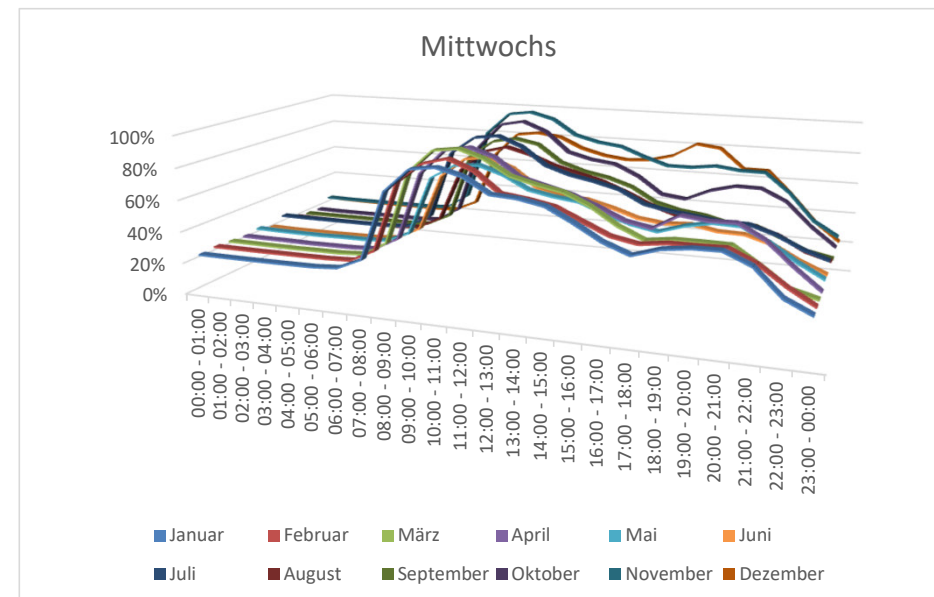

Auslastungszahlen aus dem Jahr 2019