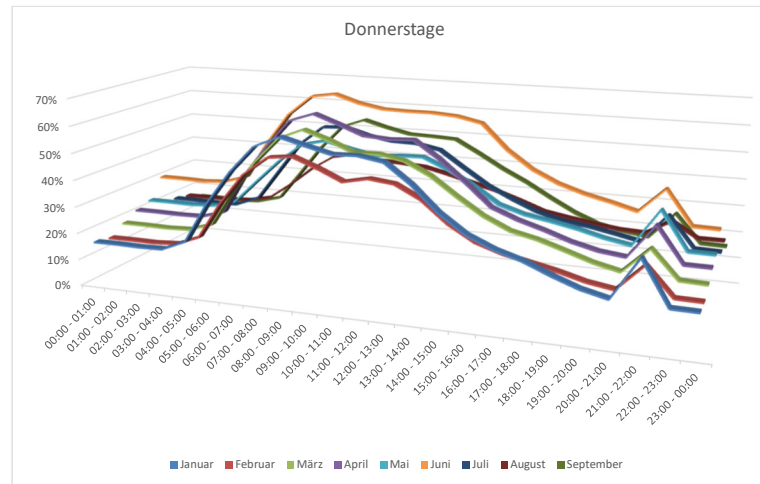

Donnerstag	Januar	Februar	März	April	Mai	Juni	Juli	August	September
00:00 - 01:00	16%	15%	18%	21%	23%	30%	19%	18%	16%
01:00 - 02:00	16%	15%	18%	21%	23%	30%	19%	18%	16%
02:00 - 03:00	16%	15%	18%	21%	23%	30%	19%	18%	15%
03:00 - 04:00	16%	16%	19%	21%	23%	31%	19%	19%	16%
04:00 - 05:00	20%	19%	21%	24%	26%	33%	23%	21%	18%
05:00 - 06:00	35%	33%	35%	39%	35%	48%	35%	27%	29%
06:00 - 07:00	47%	44%	47%	51%	43%	59%	46%	34%	41%
07:00 - 08:00	57%	51%	56%	61%	50%	67%	53%	40%	50%
08:00 - 09:00	61%	52%	60%	64%	52%	68%	54%	41%	53%
09:00 - 10:00	59%	49%	57%	61%	50%	65%	51%	40%	51%
10:00 - 11:00	56%	45%	53%	57%	48%	64%	50%	39%	49%
11:00 - 12:00	57%	47%	53%	57%	49%	63%	50%	39%	49%
12:00 - 13:00	55%	45%	51%	57%	49%	63%	48%	36%	48%
13:00 - 14:00	48%	41%	47%	51%	45%	63%	41%	34%	43%
14:00 - 15:00	39%	33%	40%	43%	40%	61%	35%	31%	38%
15:00 - 16:00	33%	28%	34%	35%	34%	52%	31%	28%	33%
16:00 - 17:00	29%	25%	30%	31%	31%	45%	27%	25%	28%
17:00 - 18:00	26%	22%	28%	29%	29%	41%	25%	23%	23%
18:00 - 19:00	22%	20%	25%	25%	27%	38%	23%	22%	19%
19:00 - 20:00	18%	18%	22%	23%	25%	36%	22%	21%	17%
20:00 - 21:00	16%	16%	20%	22%	23%	33%	20%	20%	16%
21:00 - 22:00	31%	26%	29%	34%	37%	42%	30%	26%	26%
22:00 - 23:00	15%	16%	19%	21%	23%	29%	19%	20%	15%
23:00 - 00:00	15%	15%	18%	21%	23%	29%	19%	20%	15%

Auslastungszahlen aus dem Jahr 2018 (Januar bis September)
Tiefgarage Schloss von Oktober 2018 bis Februar 2020 in Sanierung.