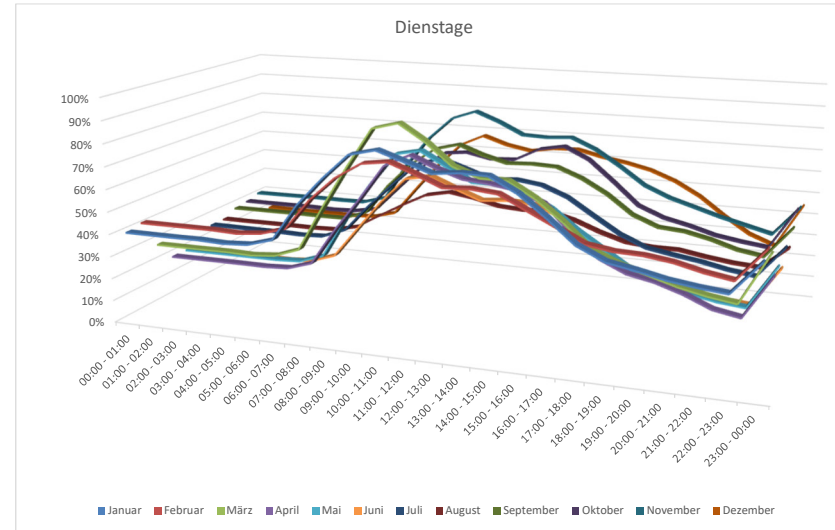

Dienstag	Januar	Februar	März	April	Mai	Juni	Juli	August	September	Oktober	November	Dezember
00:00 - 01:00	40%	42%	29%	20%	20%	17%	26%	26%	29%	30%	31%	21%
01:00 - 02:00	40%	42%	29%	20%	20%	16%	26%	26%	29%	30%	31%	21%
02:00 - 03:00	40%	42%	29%	20%	20%	16%	26%	26%	29%	30%	31%	21%
03:00 - 04:00	40%	42%	29%	20%	20%	16%	26%	26%	29%	30%	31%	21%
04:00 - 05:00	40%	41%	28%	20%	20%	16%	25%	26%	29%	29%	31%	21%
05:00 - 06:00	41%	42%	29%	20%	20%	17%	26%	26%	29%	30%	31%	21%
06:00 - 07:00	44%	46%	33%	24%	24%	21%	30%	28%	33%	32%	35%	24%
07:00 - 08:00	60%	59%	53%	40%	43%	35%	42%	35%	47%	43%	53%	38%
08:00 - 09:00	72%	70%	72%	55%	59%	48%	53%	41%	59%	54%	67%	51%
09:00 - 10:00	83%	77%	89%	71%	73%	60%	64%	47%	66%	62%	77%	62%
10:00 - 11:00	85%	78%	92%	76%	76%	62%	67%	49%	69%	63%	81%	67%
11:00 - 12:00	81%	74%	85%	71%	70%	57%	64%	47%	65%	61%	77%	63%
12:00 - 13:00	77%	69%	76%	68%	64%	53%	60%	45%	62%	61%	71%	61%
13:00 - 14:00	79%	70%	71%	66%	63%	54%	61%	44%	63%	67%	71%	63%
14:00 - 15:00	78%	68%	71%	65%	61%	53%	59%	44%	62%	69%	71%	63%
15:00 - 16:00	72%	63%	65%	60%	55%	49%	54%	41%	58%	64%	66%	61%
16:00 - 17:00	64%	57%	56%	49%	46%	40%	47%	37%	51%	54%	59%	59%
17:00 - 18:00	54%	51%	46%	39%	39%	32%	40%	33%	43%	44%	51%	56%
18:00 - 19:00	48%	49%	41%	33%	31%	27%	35%	32%	38%	40%	46%	52%
19:00 - 20:00	46%	49%	37%	31%	24%	24%	33%	32%	37%	37%	43%	45%
20:00 - 21:00	44%	47%	34%	27%	24%	21%	31%	30%	35%	34%	39%	37%
21:00 - 22:00	42%	44%	31%	22%	22%	19%	29%	28%	31%	32%	36%	29%
22:00 - 23:00	41%	42%	30%	20%	21%	18%	27%	27%	29%	30%	33%	25%
23:00 - 00:00	54%	56%	51%	39%	39%	35%	41%	37%	43%	49%	47%	45%